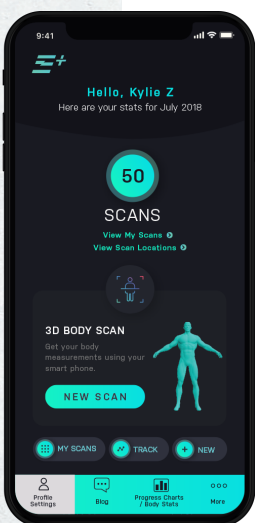

BODY COMPOSITION SCANNER

Introducing the Evolt 360 to RE-BOOT Fitness! This innovative piece of equipment consists of a body composition analyser which utilises the latest advancements in BIA technology and cloud based reporting solution so that you can track how your body is responding to your training and nutritional program and make sure it's working for your body type.

Measure your success and keep on top of your progress and fitness status!

- ① Access Insights to Maximize Your Health @ RE-BOOT Fitness
- ② Access Your Body Composition & Macronutrient Profile
- ③ Access EVOLT Mobile App with Tracking & Progress Dashboard
- ④ Interactive Body Type Fitness & Nutritional Goal Setting

Get the most out of your body!

Tracking your health and fitness has never been so easy.

360 Body Composition

Discover Macronutrient Profiling

Quick access to results with the mobile App

Monitor and track your progress

Share your progress in the Evolt community

BODY COMPOSITION

With over 40 different measuring parameters such as Skeletal Muscle Mass, Total Body Water, Bone Mineral Content, Protein, Body Fat Percentage, Visceral Fats Levels and Segmental Analysis, B.M.R. and Total Energy Expenditure, Age Match to Body (fitness age) and much more!